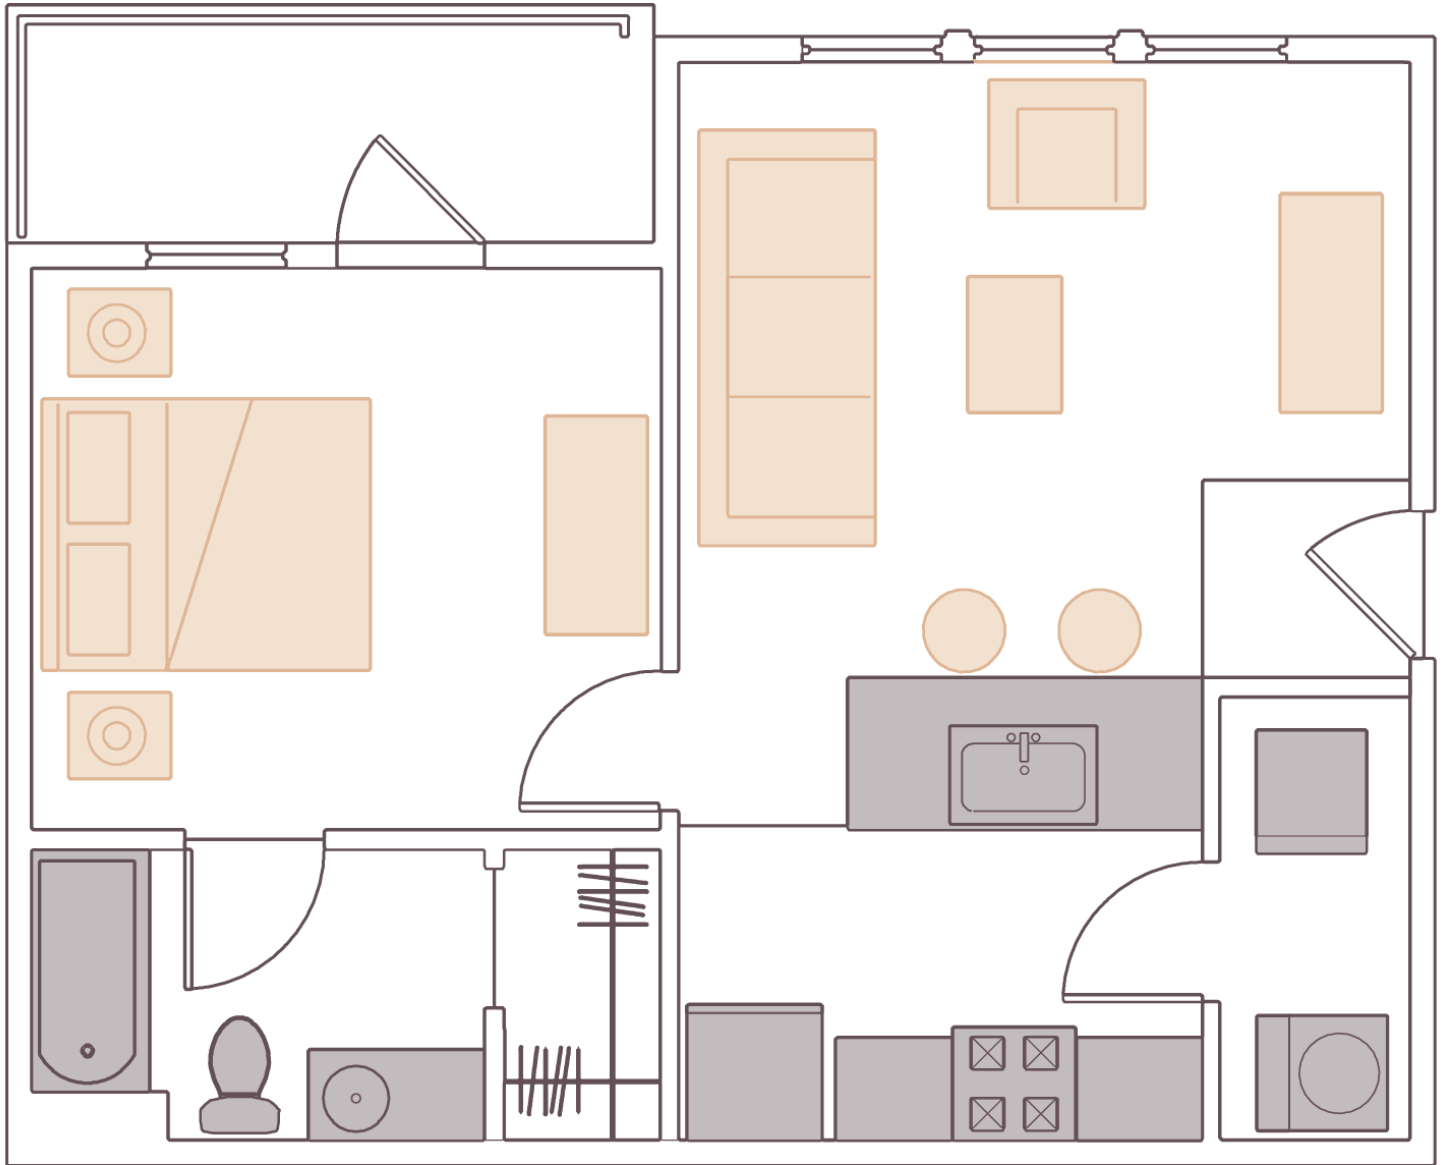

# Ashland

610 SQ. FT. / 1 BEDROOM / 1 BATHROOM

**ADDRESS:**

**Apartments on Edgehill**  
Suite 10 - Leasing Model  
1295 Edgehill Road  
Columbus, OH 43212

**PHONE** ..... 614.294.9900

**WEB** ..... [apartmentsonedgehill.com](http://apartmentsonedgehill.com)