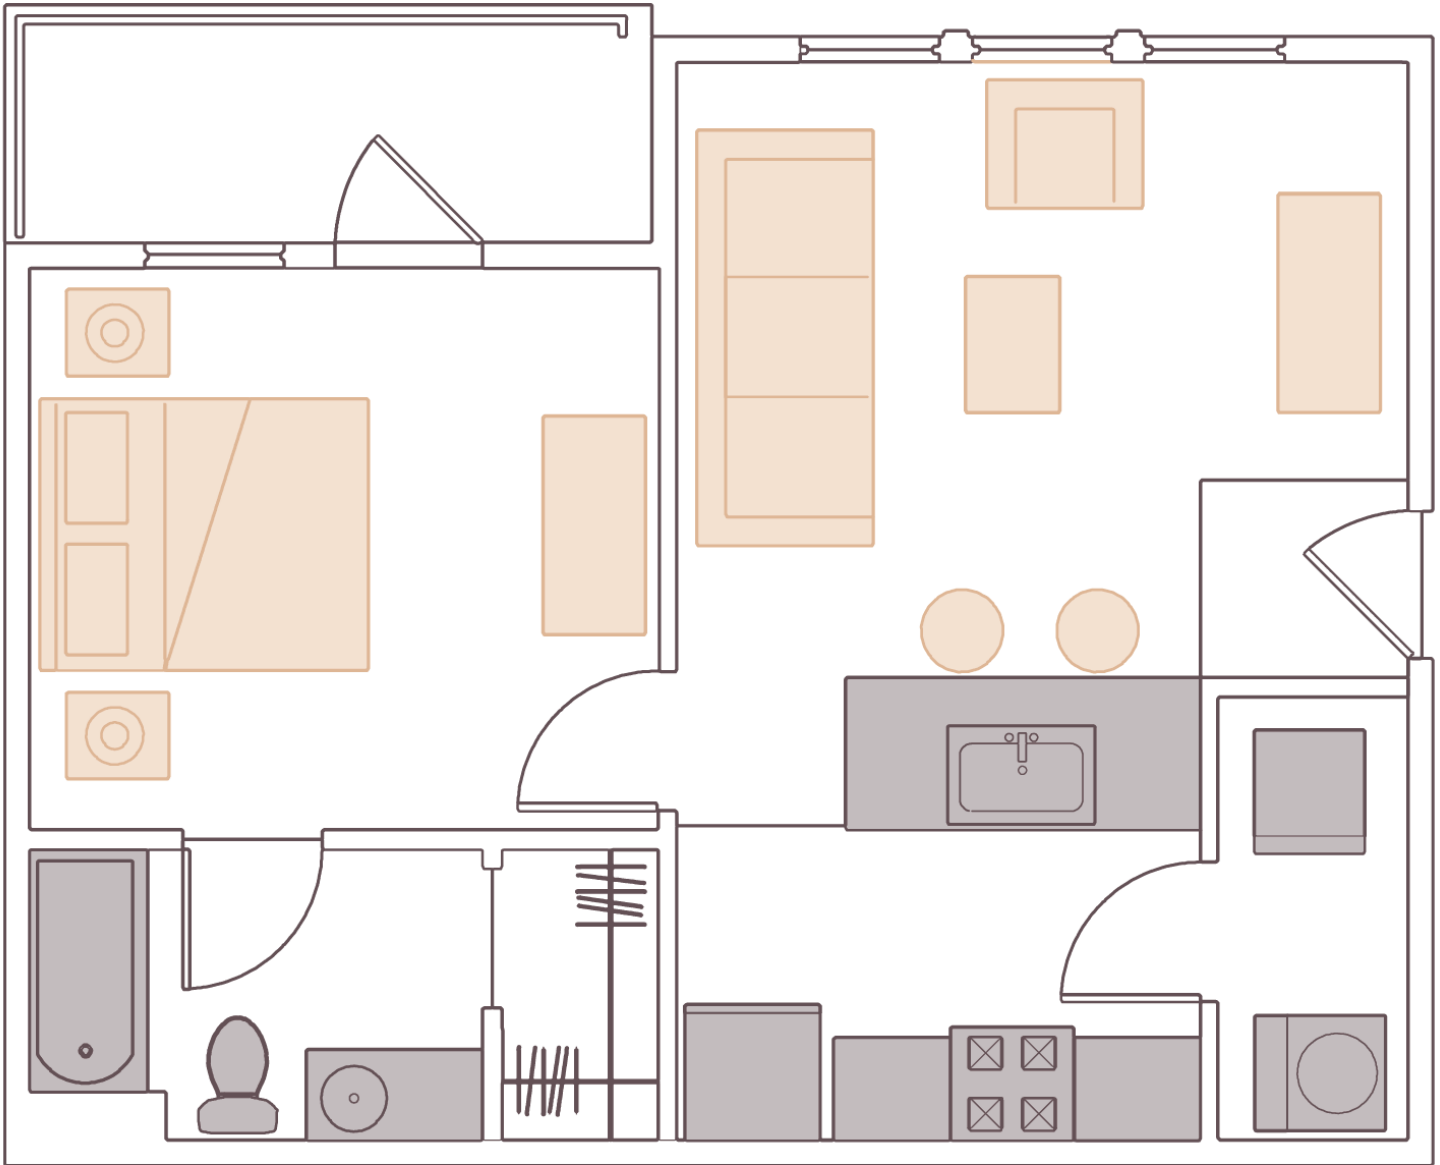

Ashland

610 SQ. FT. / 1 BEDROOM / 1 BATHROOM

ADDRESS:

Apartments on Edgehill

Suite 10 - Leasing Model

1295 Edgehill Road

Columbus, OH 43212

PHONE 614.294.9900