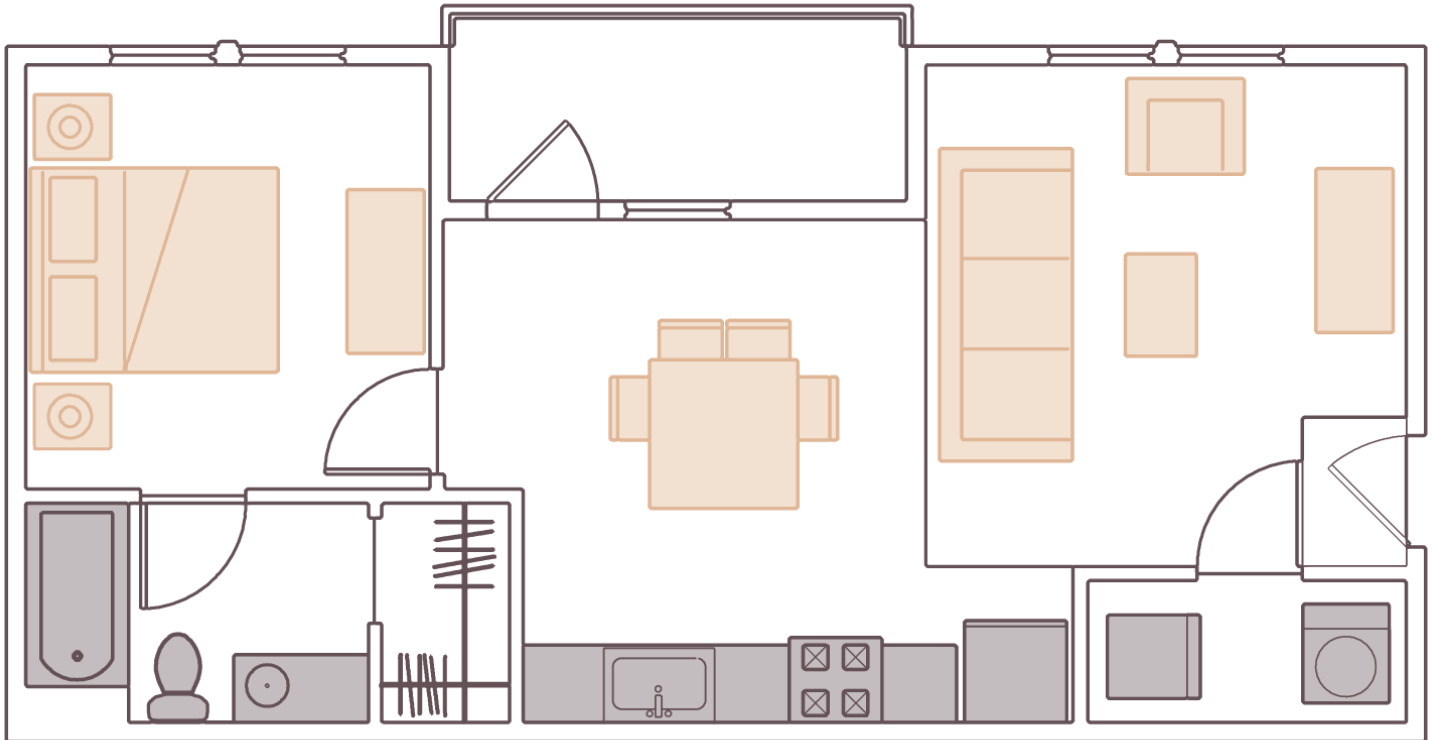

Burr

815 SQ. FT. / 1 BEDROOM / 1 BATHROOM

ADDRESS:

Apartments on Edgehill

Suite 10 - Leasing Model

1295 Edgehill Road

Columbus, OH 43212

PHONE 614.294.9900