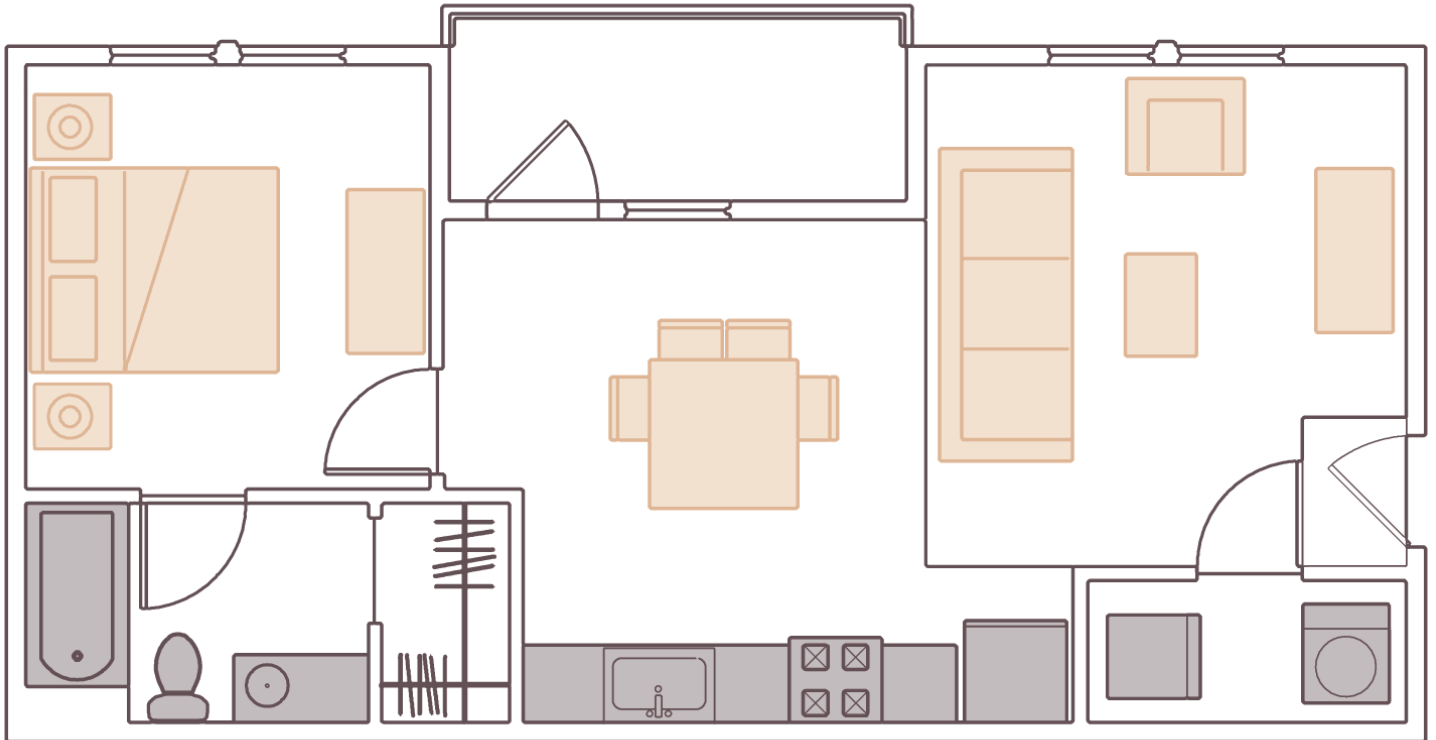

Burr

815 SQ. FT. / 1 BEDROOM / 1 BATHROOM

ADDRESS:

Apartments on Edgehill

Suite 10 - Leasing Model

1295 Edgehill Road

Columbus, OH 43212

PHONE 614.294.9900