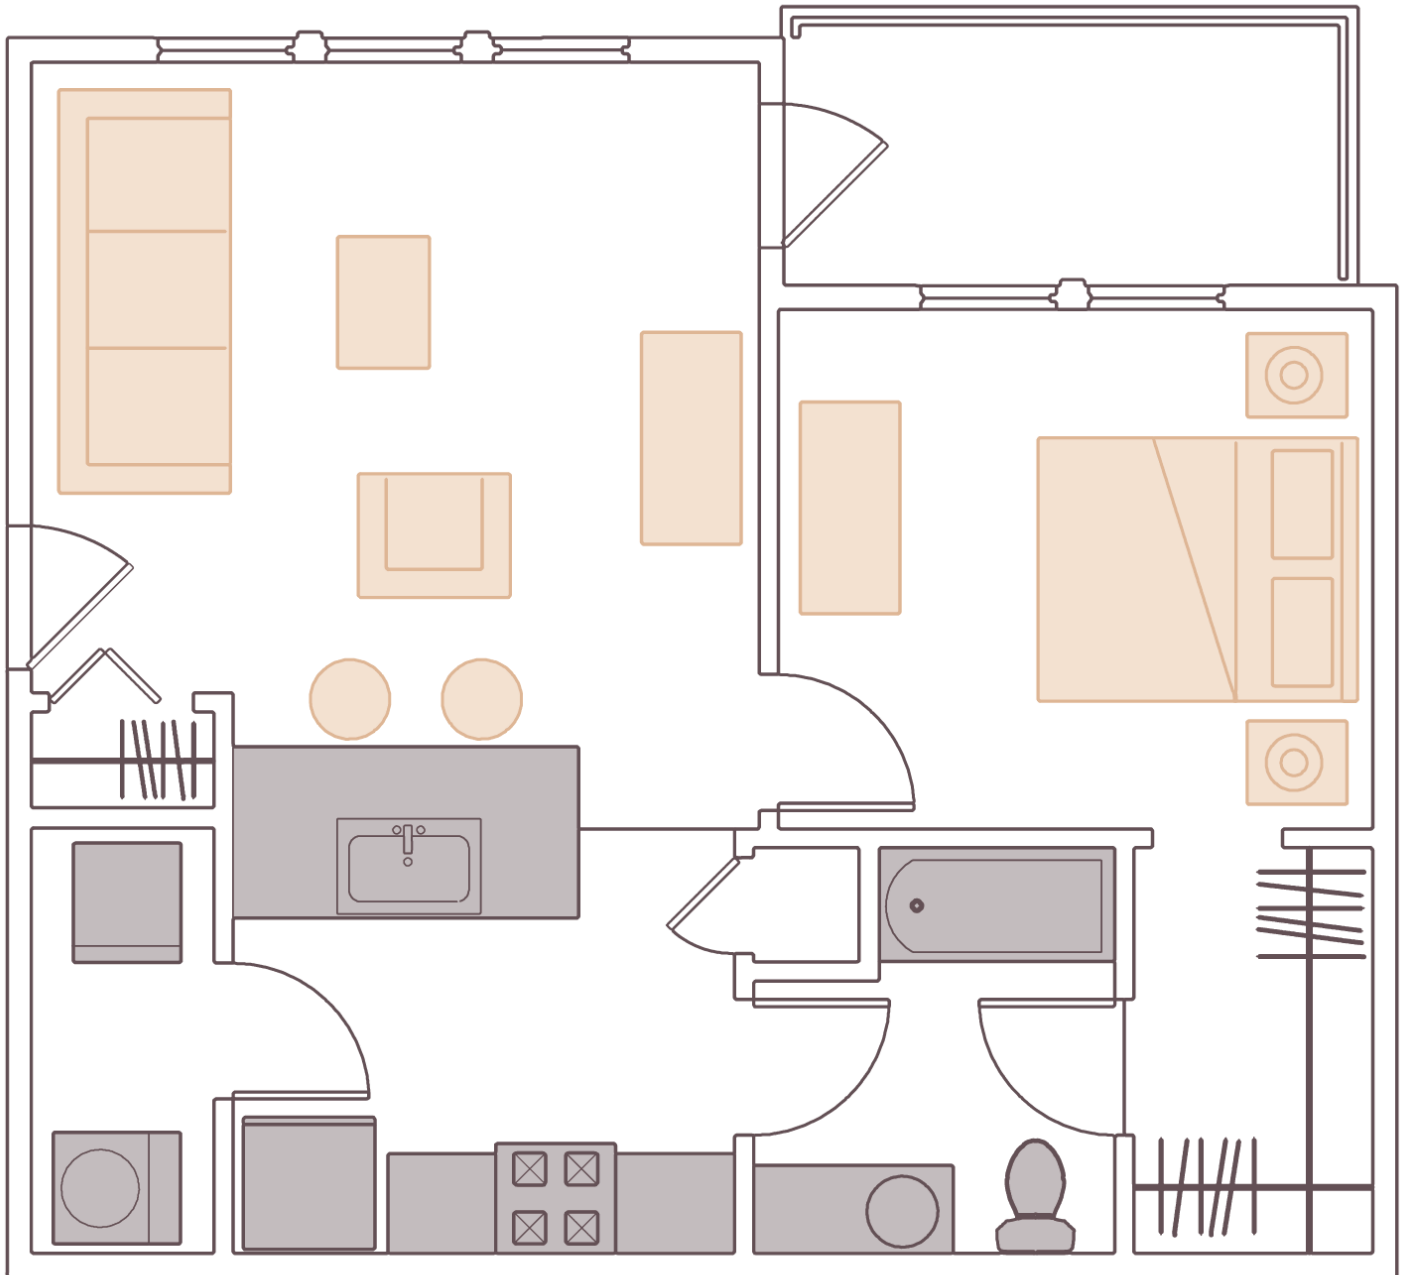

Glenn

685 SQ. FT. / 1 BEDROOM / 1 BATHROOM

ADDRESS:

Apartments on Edgehill

Suite 10 - Leasing Model

1295 Edgehill Road

Columbus, OH 43212

PHONE 614.294.9900