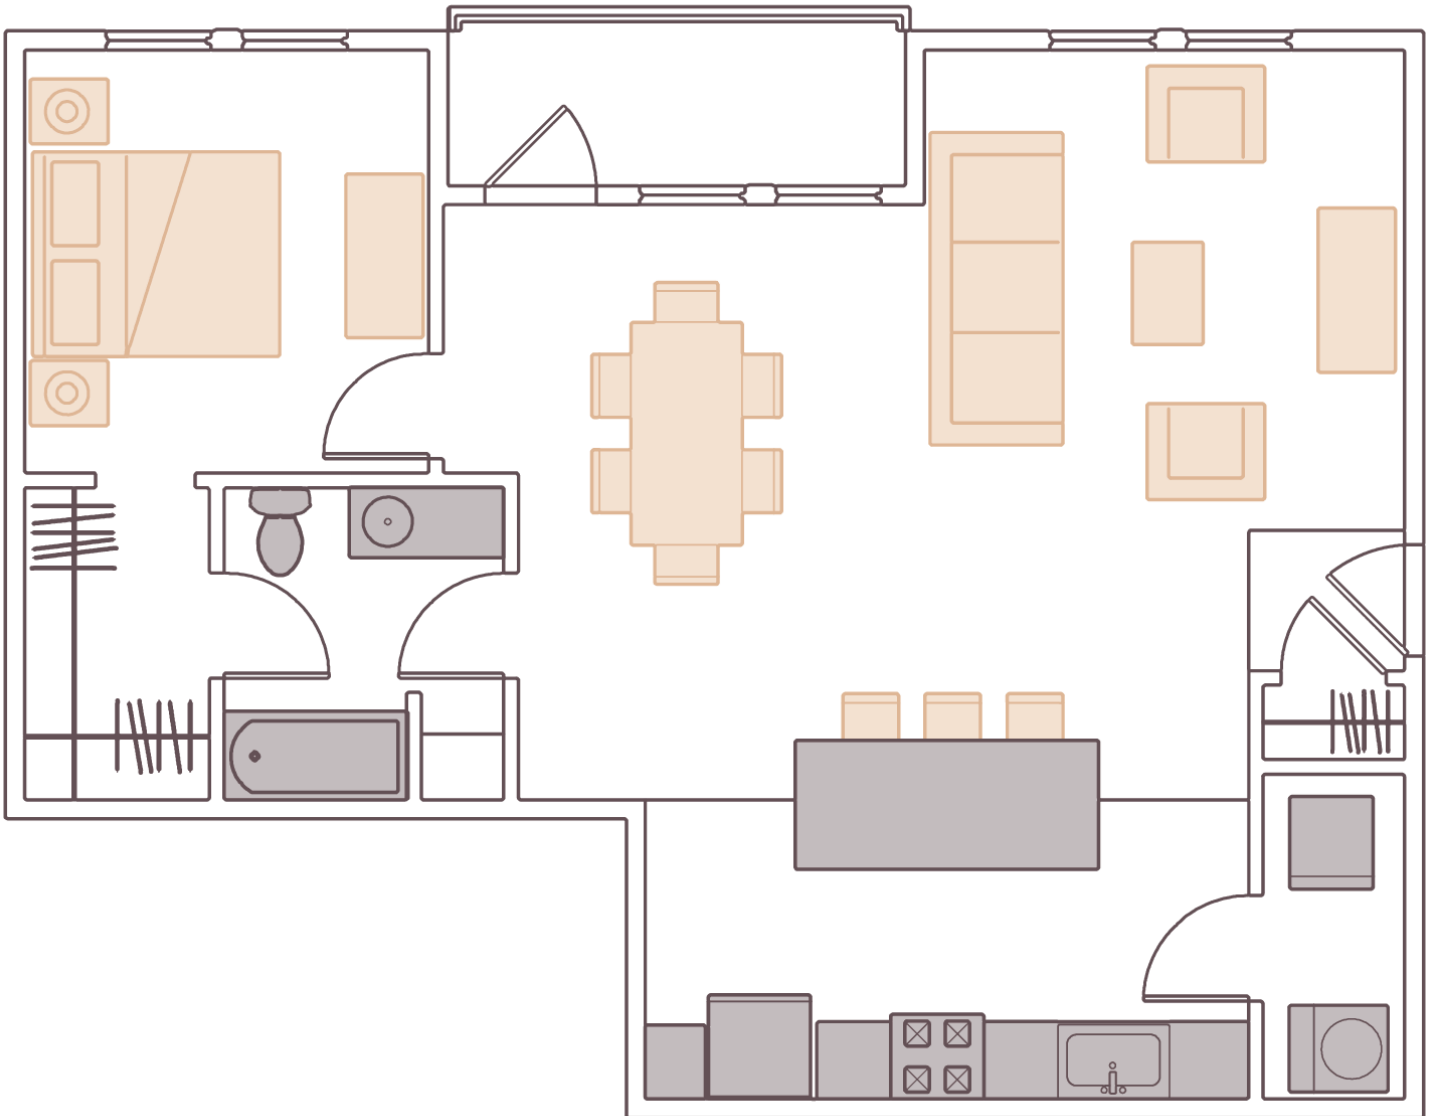

Palmer

882 SQ. FT. / 1 BEDROOM / 1 BATHROOM

ADDRESS:

Apartments on Edgehill

Suite 10 - Leasing Model

1295 Edgehill Road

Columbus, OH 43212

PHONE 614.294.9900