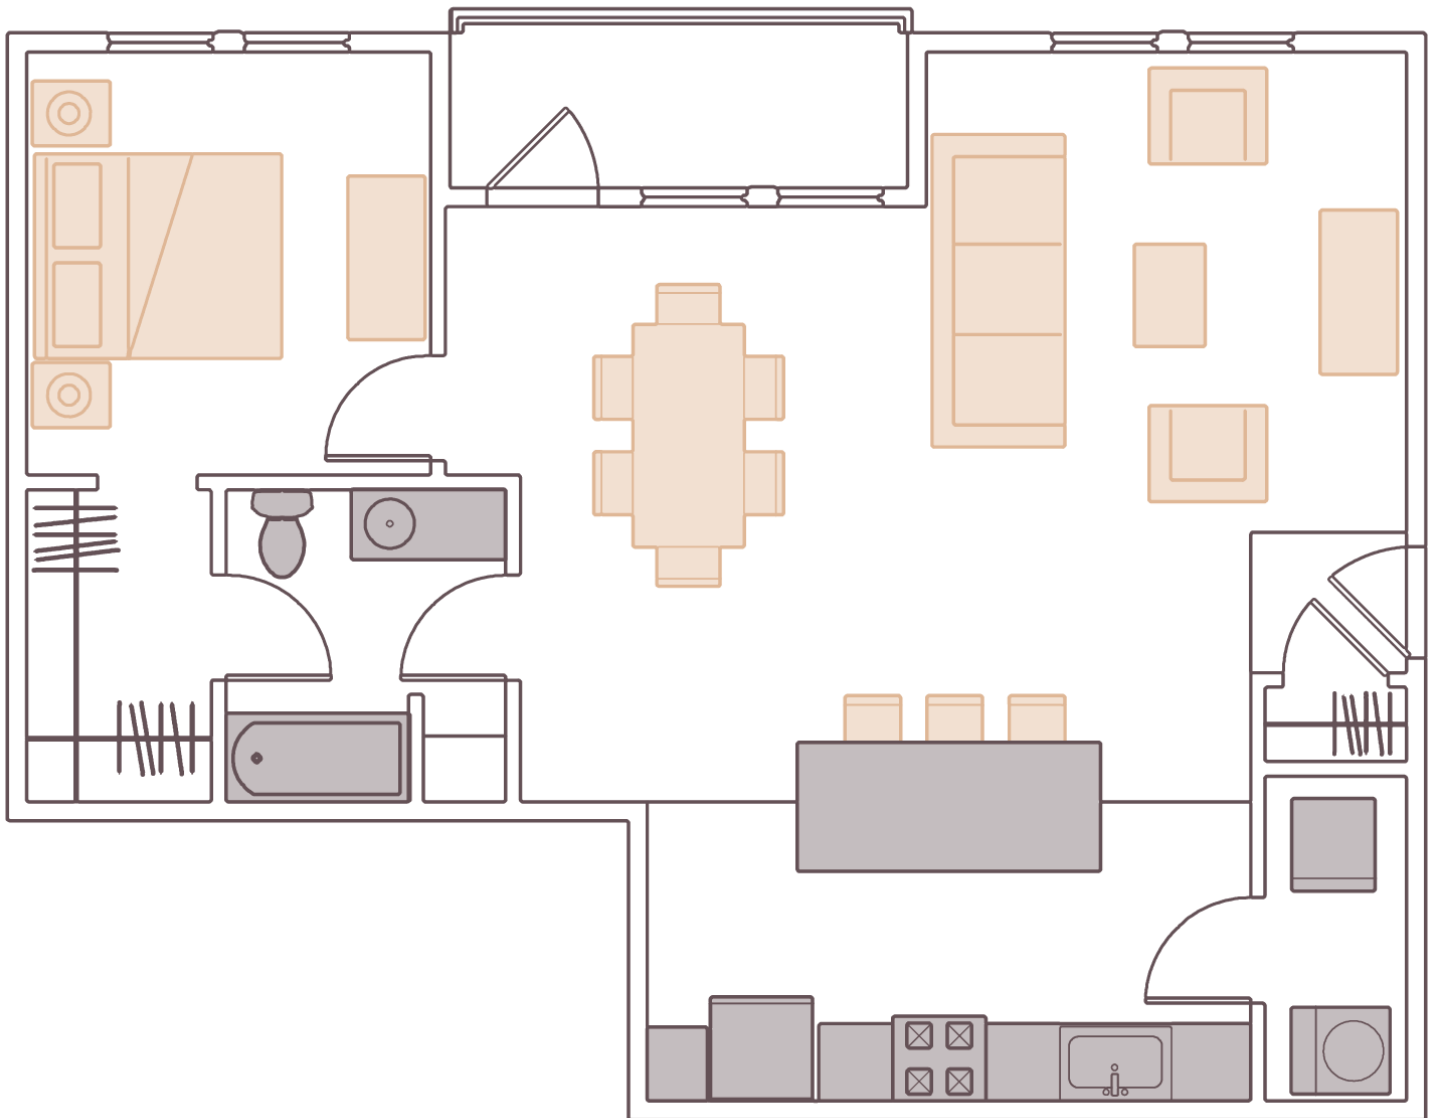

Palmer

882 SQ. FT. / 1 BEDROOM / 1 BATHROOM

ADDRESS:

Apartments on Edgehill

Suite 10 - Leasing Model

1295 Edgehill Road

Columbus, OH 43212

PHONE 614.294.9900